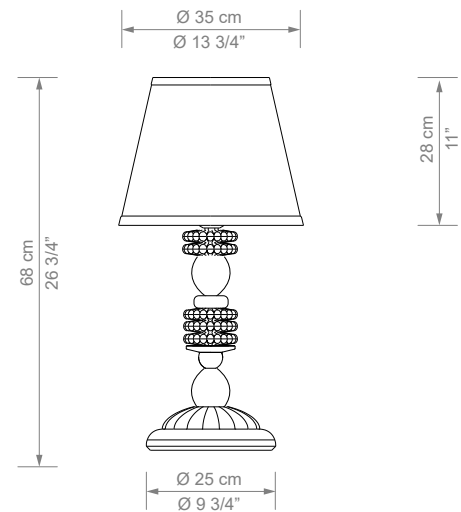

GENERAL

IP20

Product name:	Firefly Olga Hanono table lamp
Collection:	FIREFLY
Mounting:	Table lamp
Finish:	Olga Hanono
IP:	20
Use:	Indoor
Environment:	Olga Hanono, a Mexican interior designer recognized on the international art and architecture scene, uses her bold and disruptive style to bring her stamp of identity to Lladró's existing Firefly collection.
Installation and assembly:	Follow instructions of the installation guide
Care:	The luminaires require only a light dusting with a soft or microfiber cloth. Dust and polish the bulbs with that soft cloth before dusting the luminaire itself. Clean the porcelain parts in warm, soapy water. For non-porcelain components use only dry soft cloth. Do not use chemicals.

Product name: **Firefly Olga Hanono table lamp**

PHYSICAL CHARACTERISTICS

General measures (cm):	68 x 35 x 35 cm (Height x Length x Width)
General measures (inch):	26 3/4 x 13 3/4 x 13 3/4" (Height x Length x Width)
Max. Height:	68 cm - 26 3/4"
Min. Height:	68 cm - 26 3/4"
Standard Height:	68 cm - 26 3/4"
Cable / Chain Length:	150 cm - 59"
Color cable:	Black Textil (CE), Black Textil (UK), Black Textil (US), Black Textil (JP), Black (CCC)
Net weight:	3,70 kg - 8,16 lb
Materials:	Porcelain, metal, wood, fabric
Support method:	Base
Support measures:	Ø25 x 4 cm - Ø9 3/4 x 1 1/2"
Support material:	Wood
Support color:	Black
Accessory type:	Lampshade
Accessory measures:	Ø35 x 28 cm - Ø13 3/4 x 11"
Accessory material:	Fabric
Accessory color:	Black Pleated