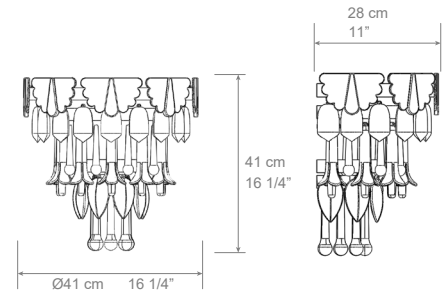

ELECTRICAL CHARACTERISTICS

Max. Power:	2 x 9W LED (18W)			
Certifications and Marks:	CE (Yes), UKCA (Yes), ETL (Yes), NOM (Yes), PSE (Yes), CCC (Yes)			
Lampholder/LED:	Lampholder - Bulb not included			
	CE:	E14	2 x E14 Max. 9W LED	220 - 240 V 50/60 Hz
	UK:	E14	2 x E14 Max. 9W LED	220 - 240 V 50/60 Hz
	US:	E12	2 x E12 Max. 9W LED	100 - 125 V 50/60 Hz
	JP:	E17	2 x E17 Max. 9W LED	100 - 125 V 50/60 Hz
	CCC:	E14	2 x E14 Max. 9W LED	220 - 240 V 50/60 Hz
Bulb Limitations:	Max. height 85mm - Max. height 33 1/2"			
Class:	I			
Regulation mode:	Not included			
Regulation included:	Dimmer not included			
USB Charge:	No			
LED characteristics (LED only):	NA			
Energy efficiency (LED only):	NA			
Risk group (LED only):	NA			
Others:	-			

Product name:	Seasons wall light - Winter
---------------	------------------------------------

PHYSICAL CHARACTERISTICS

General measures (cm):	41 x 41 x 28 cm (Height x Length x Width)
General measures (inch):	16 1/4 x 16 1/4 x 11" (Height x Length x Width)
Max. Height:	41 cm - 16 1/4"
Min. Height:	41 cm - 16 1/4"
Standard Height:	41 cm - 16 1/4"
Cable / Chain Length:	-
Color cable:	-
Net weight:	5,80 kg - 12,79 lb
Materials:	Porcelain, metal, crystal
Support method:	Direct to wall
Support measures:	-
Support material:	
Support color:	
Accessory type:	Lights cover * Not included
Accessory measures:	Ø9 x 4,5 cm - Ø3 1/2 x 1 3/4"
Accessory material:	Brass
Accessory color:	Black Nickel Pleated

PACKAGING CHARACTERISTICS

Quantity boxes:	1
Measure box:	(1) 0,48 x 0,68 x 0,5 m - 18 3/4 x 27 x 19 3/4"
Volume box:	(1) 0,16 m³ - 5,79 ft³
Weight box:	(1) 9,60 kg - 21,16 lb
Total Weight:	9,60 kg - 21,16 lb