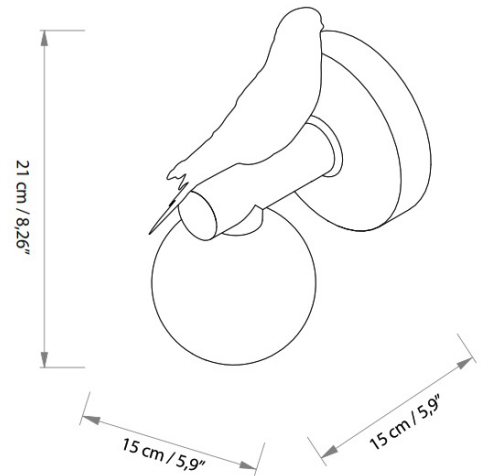

ELECTRICAL CHARACTERISTICS

Max. Power:	1 x 9W LED (9W)			
Certifications and Marks:	CE (Yes), UKCA (Yes), ETL (Yes), NOM (Yes), PSE (Yes), CCC (No)			
Lampholder/LED:	Lampholder - Bulb not included			
CE:	G9	1 x G9 Max. 9W LED	220 - 240 V	50/60 Hz
UK:	G9	1 x G9 Max. 9W LED	220 - 240 V	50/60 Hz
US:	G9	1 x G9 Max. 9W LED	100 - 125 V	50/60 Hz
JP:	G9	1 x G9 Max. 9W LED	100 - 125 V	50/60 Hz
CCC:				
Bulb Limitations:	-			
Class:	I			
Regulation mode:	Not included			
Regulation included:	Dimmer not included			
USB Charge:	No			
LED characteristics (LED only):	-			
Energy efficiency (LED only):	NA			
Risk group (LED only):	NA			
Others:	-			

Product name:	Parrot wall light Right
---------------	--------------------------------

PHYSICAL CHARACTERISTICS

General measures (cm):	21 x 15 x 15 cm (Height x Length x Width)
General measures (inch):	8 1/4 x 6 x 6" (Height x Length x Width)
Max. Height:	30 cm - 11 3/4"
Min. Height:	30 cm - 11 3/4"
Standard Height:	30 cm - 11 3/4"
Cable / Chain Length:	-
Color cable:	-
Net weight:	1,00 kg - 2,21 lb
Materials:	Porcelain, Metal, Glass
Support method:	Wall base
Support measures:	Ø12 x 3 cm - Ø4 3/4 x 1 1/4"
Support material:	Metal
Support color:	Coral
Accessory type:	Lampshade
Accessory measures:	Ø9 cm - Ø3 1/2"
Accessory material:	Opal Glass
Accessory color:	White

PACKAGING CHARACTERISTICS

Quantity boxes:	1
Measure box:	(1) 0,28 x 0,28 x 0,34 m - 11 x 11 x 13 1/2"
Volume box:	(1) 0,03 m³ - 0,94 ft³
Weight box:	(1) 2,00 kg - 4,41 lb
Total Weight:	2,00 kg - 4,41 lb