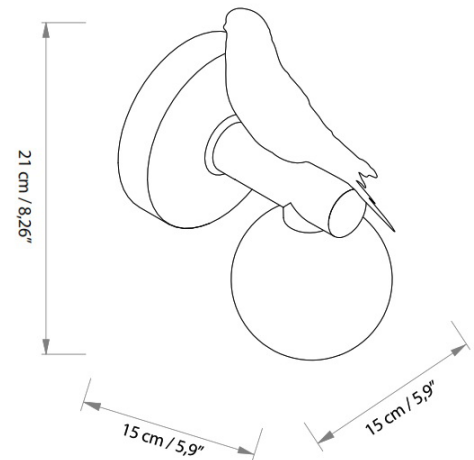

ELECTRICAL CHARACTERISTICS

Max. Power:	1 x 9W LED (9W)			
Certifications and Marks:	CE (Yes), UKCA (Yes), ETL (Yes), NOM (Yes), PSE (Yes), CCC (No)			
Lampholder/LED:	Lampholder - Bulb not included			
CE:	G9	1 x G9 Max. 9W LED	220 - 240 V	50/60 Hz
UK:	G9	1 x G9 Max. 9W LED	220 - 240 V	50/60 Hz
US:	G9	1 x G9 Max. 9W LED	100 - 125 V	50/60 Hz
JP:	G9	1 x G9 Max. 9W LED	100 - 125 V	50/60 Hz
CCC:				
Bulb Limitations:	-			
Class:	I			
Regulation mode:	Not included			
Regulation included:	Dimmer not included			
USB Charge:	No			
LED characteristics (LED only):	-			
Energy efficiency (LED only):	NA			
Risk group (LED only):	NA			
Others:	-			

Product name: **Parrot wall light Left**

PHYSICAL CHARACTERISTICS

General measures (cm):	21 x 15 x 15 cm (Height x Length x Width)
General measures (inch):	8 1/4 x 6 x 6" (Height x Length x Width)
Max. Height:	30 cm - 11 3/4"
Min. Height:	30 cm - 11 3/4"
Standard Height:	30 cm - 11 3/4"
Cable / Chain Length:	-
Color cable:	-
Net weight:	1,00 kg - 2,21 lb
Materials:	Porcelain, Metal, Glass
Support method:	Wall base
Support measures:	Ø12 x 3 cm - Ø4 3/4 x 1 1/4"
Support material:	Metal
Support color:	Coral
Accessory type:	Lampshade
Accessory measures:	Ø9 cm - Ø3 1/2"
Accessory material:	Opal Glass
Accessory color:	White

PACKAGING CHARACTERISTICS

Quantity boxes:	1
Measure box:	(1) 0,28 x 0,28 x 0,34 m - 11 x 11 x 13 1/2"
Volume box:	(1) 0,03 m³ - 0,94 ft³
Weight box:	(1) 2,00 kg - 4,41 lb
Total Weight:	2,00 kg - 4,41 lb