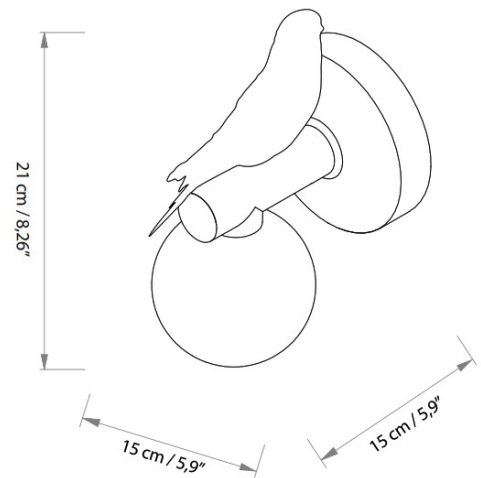

ELECTRICAL CHARACTERISTICS

Max. Power:	1 x 9W LED (9W)			
Certifications and Marks:	CE (Yes), UKCA (Yes), ETL (Yes), NOM (Yes), PSE (Yes), CCC (No)			
Lampholder/LED:	Lampholder - Bulb not included			
CE:	G9	1 x G9 Max. 9W LED	220 - 240 V	50/60 Hz
UK:	G9	1 x G9 Max. 9W LED	220 - 240 V	50/60 Hz
US:	G9	1 x G9 Max. 9W LED	100 - 125 V	50/60 Hz
JP:	G9	1 x G9 Max. 9W LED	100 - 125 V	50/60 Hz
CCC:				
Bulb Limitations:	-			
Class:	I			
Regulation mode:	Not included			
Regulation included:	Dimmer not included			
USB Charge:	No			
LED characteristics (LED only):	-			
Energy efficiency (LED only):	NA			
Risk group (LED only):	NA			
Others:	-			

Product name:	Parrot wall light Right - Black
---------------	--

PHYSICAL CHARACTERISTICS

General measures (cm):	21 x 15 x 15 cm (Height x Length x Width)
General measures (inch):	8 1/4 x 6 x 6" (Height x Length x Width)
Max. Height:	30 cm - 11 3/4"
Min. Height:	30 cm - 11 3/4"
Standard Height:	30 cm - 11 3/4"
Cable / Chain Length:	-
Color cable:	-
Net weight:	1,00 kg - 2,21 lb
Materials:	Porcelain, Metal, Glass
Support method:	Wall base
Support measures:	Ø12 x 3 cm - Ø4 3/4 x 1 1/4"
Support material:	Metal
Support color:	Black
Accessory type:	Lampshade
Accessory measures:	Ø9 cm - Ø3 1/2"
Accessory material:	Opal Glass
Accessory color:	White

PACKAGING CHARACTERISTICS

Quantity boxes:	1
Measure box:	(1) 0,28 x 0,28 x 0,34 m - 11 x 11 x 13 1/2"
Volume box:	(1) 0,03 m³ - 0,94 ft³
Weight box:	(1) 2,00 kg - 4,41 lb
Total Weight:	2,00 kg - 4,41 lb